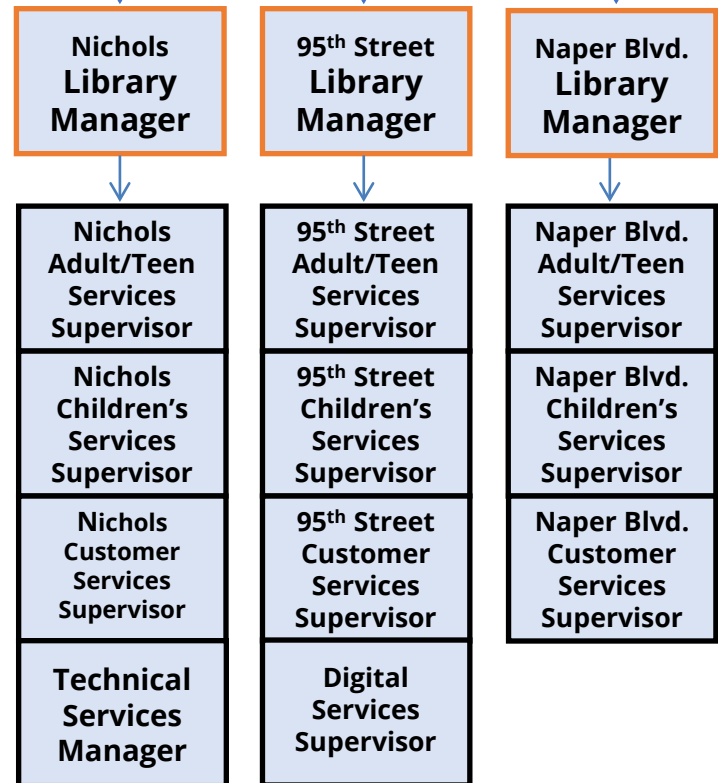

# Naperville Public Library Organizational Chart

**Executive Team** = 10 members  
**Leadership Team** = 21 members

Updated 10/20