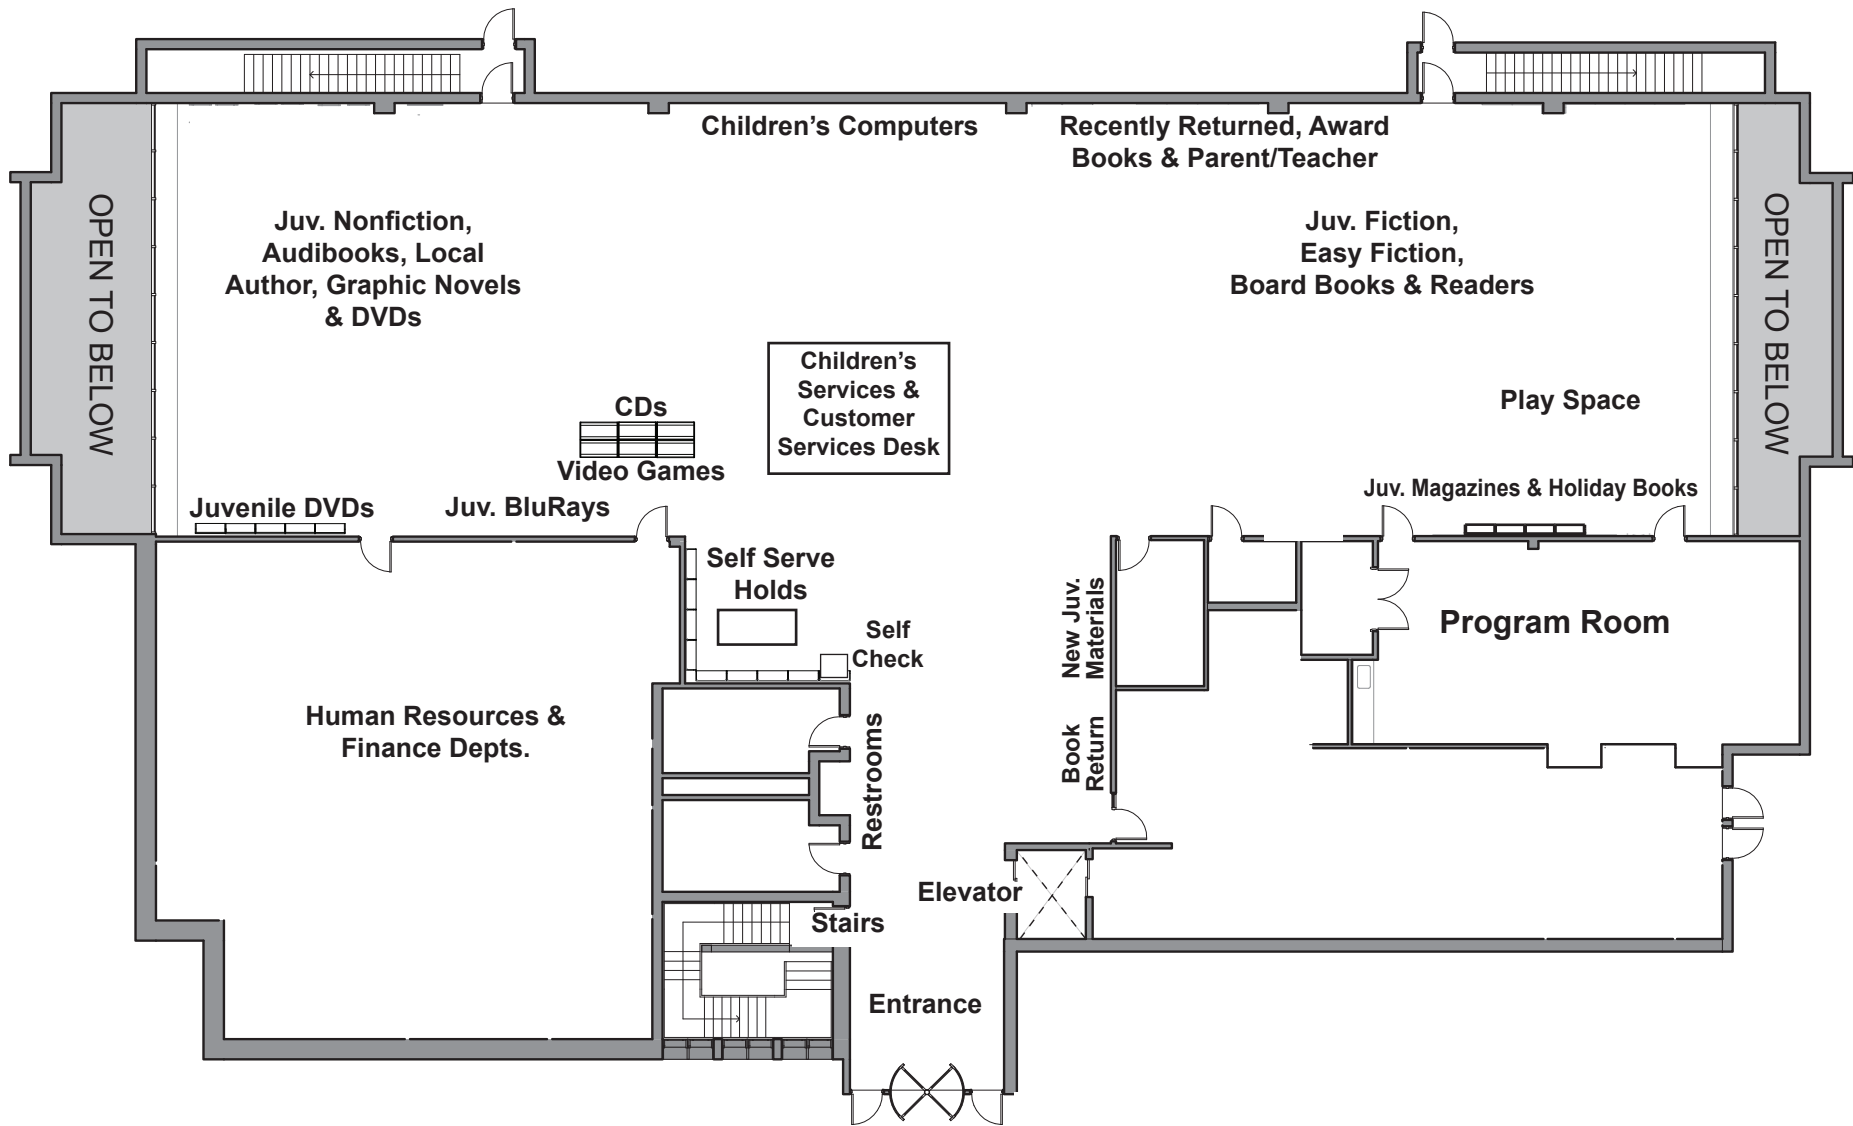

Naper Blvd. Library 2035 S. Naper Blvd. 630-961-4100 ext. 2201
 Adult & Teen Services-Lower Level www.naperville-lib.org

Naper Blvd. Library 2035 S. Naper Blvd. 630-961-4100 ext. 2208
 Children's Services-Upper Level www.naperville-lib.org